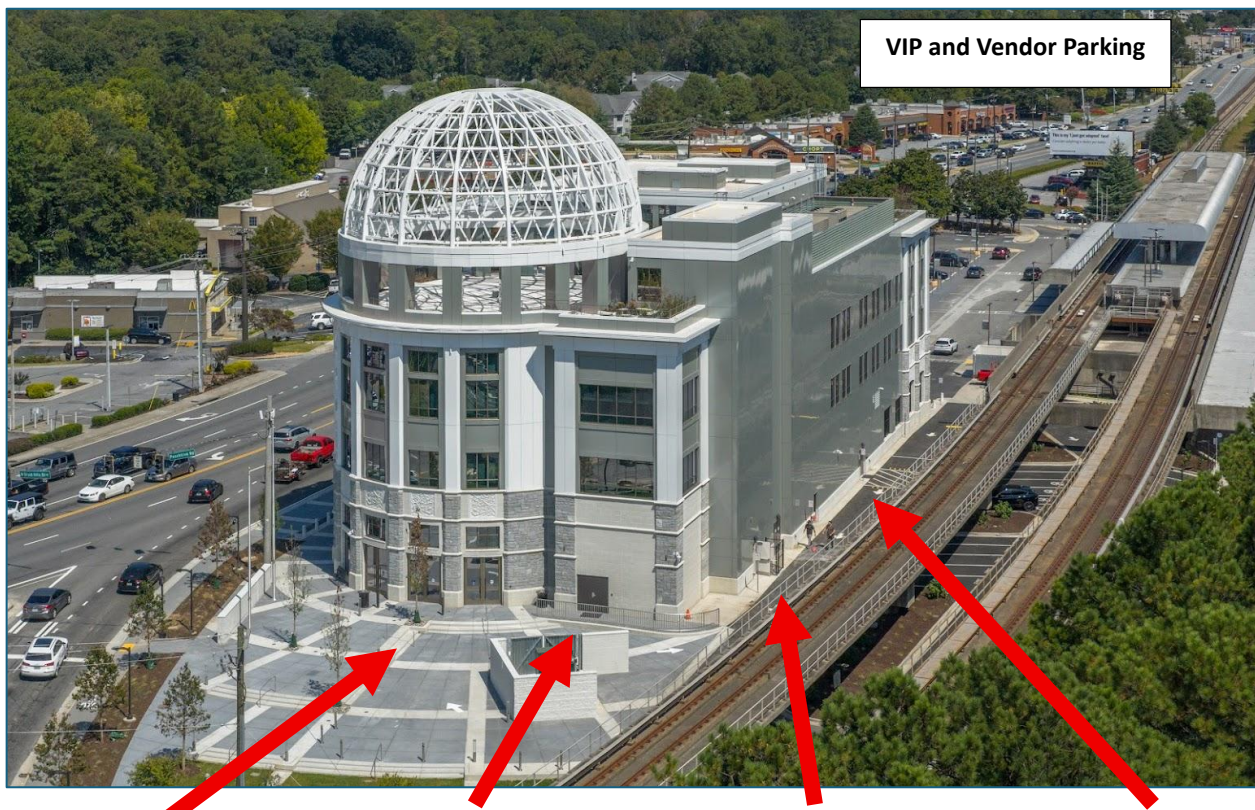

Vendor Load In/Out and Parking

City Center Vendors access the Centre on Peachtree Road. Recommend those driving south on Peachtree, take a right on Dresden Drive, right on Apple Valley, right on North Druid Hills, and then right on Peachtree. Vendors can Load In & Out in the rear of the Centre. There are 4 entry options. (1) Catering Kitchen, (2) Rear Entrance, (3) Storage Entrance, and (4) South Entry Doors.

Please note the rear driveway and turnaround area are considered a fire lanes so load in and out as quickly as possible, then park your vehicle.

City Centre parking for event vendors is available in the Brookhaven Marta Station parking lot located on Apple Valley Road behind the City Centre. Vendors can walk through the station tunnel, up the stairs, and the Centre will be on their left. There are a few limited spaces available behind the Centre under the MARTA tracks. There is a 7-foot clearance for this area.

There is also accessible parking in front of the Brookhaven Marta Station on Peachtree Road. Entrance is off Peachtree Road and Dresden Road.

South Entry Doors

Storage Entrance

City Centre Rear
Entrance

Catering Kitchen
Entrance