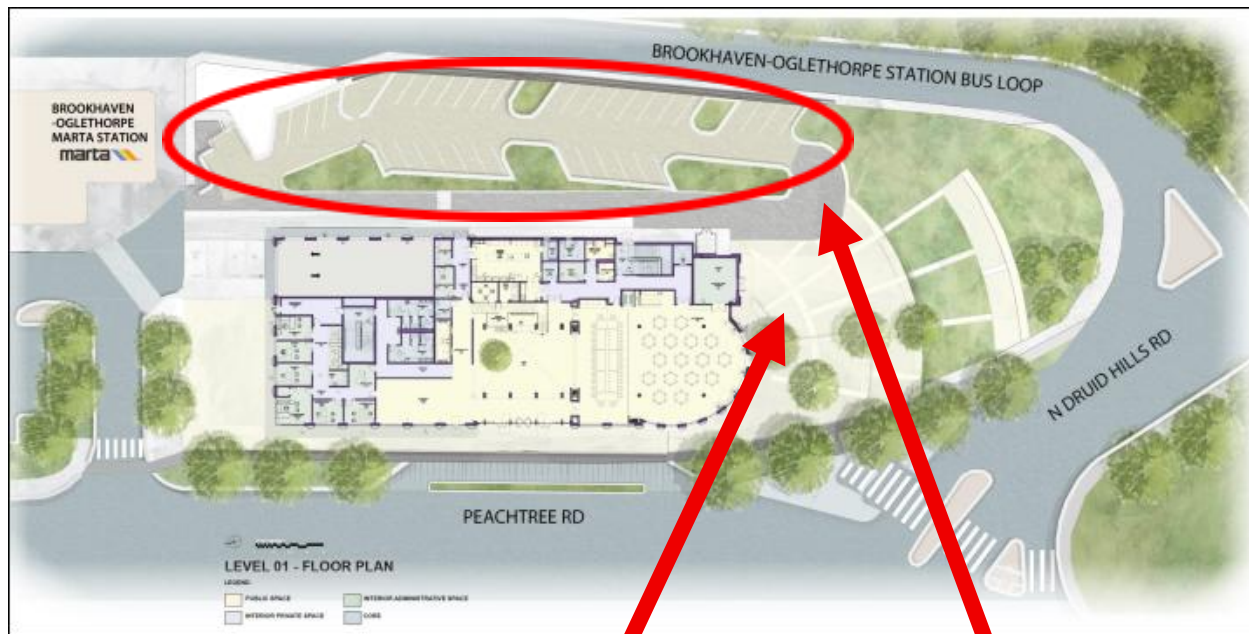

Brookhaven City Centre Parking Overview
 4001 Peachtree Road, Brookhaven, GA 30319

City Centre parking for event staff and participants is available in the Brookhaven Marta Station parking lot located on Apple Valley Road behind the City Centre. Guests can walk through the station tunnel, up the stairs, and the Centre will be on their left.

There is also accessible parking in front of the Brookhaven Marta Station on Peachtree Road. Entrance is off Peachtree Road and Dresden Road.

Brookhaven Accessible Parking

Brookhaven Marta Station Parking

Brookhaven City Centre

Guest Drop Off Area

VIP and Vendor Parking - 7 Foot Clearance

Vendor Load In/Out and Parking

City Center Vendors access the Centre on Peachtree Road. Recommend those driving south on Peachtree, take a right on Dresden Drive, right on Apple Valley, right on North Druid Hills, and then right on Peachtree. Vendors can Load In & Out in the rear of the Centre. There are 4 entry options. (1) Catering Kitchen, (2) Rear Entrance, (3) Storage Entrance, and (4) South Entry Doors.

Please note the rear driveway and turnaround area are considered a fire lanes so load in and out as quickly as possible, then park your vehicle.

City Centre parking for event vendors is available in the Brookhaven Marta Station parking lot located on Apple Valley Road behind the City Centre. Vendors can walk through the station tunnel, up the stairs, and the Centre will be on their left. There are a few limited spaces available behind the Centre under the MARTA tracks. There is a 7-foot clearance for this area.