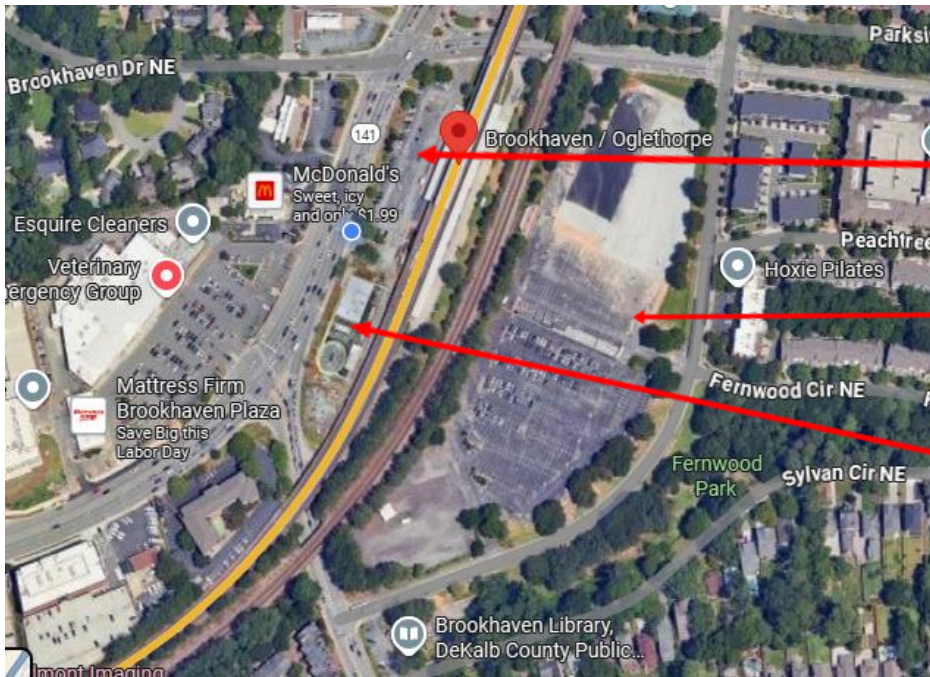

Brookhaven City Centre Parking Overview
 4001 Peachtree Road, Brookhaven, GA 30319

City Centre parking for event staff and participants is available in the Brookhaven Marta Station parking lot located on Apple Valley Road behind the City Centre. Guests can walk through the station tunnel, up the stairs, and the Centre will be on their left.

There is also accessible parking in front of the Brookhaven Marta Station on Peachtree Road. Entrance is off Peachtree Road and Dresden Road.

Brookhaven Accessible Parking

Brookhaven Marta Station Parking

Brookhaven City Centre

Guest Drop Off Area

VIP and Vendor Parking - 7 Foot Clearance

Vendor Load In/Out and Parking

City Center Vendors access the Centre on Peachtree Road. Recommend those driving south on Peachtree, take a right on Dresden Drive, right on Apple Valley, right on North Druid Hills, and then right on Peachtree. Vendors can Load In & Out in the rear of the Centre. There are 4 entry options. (1) Catering Kitchen, (2) Rear Entrance, (3) Storage Entrance, and (4) South Entry Doors.

There is also accessible parking in front of the Brookhaven Marta Station on Peachtree Road. Entrance is off Peachtree Road and Dresden Road.

South Entry Doors

Storage Entrance

City Centre Rear
Entrance

Catering Kitchen
Entrance